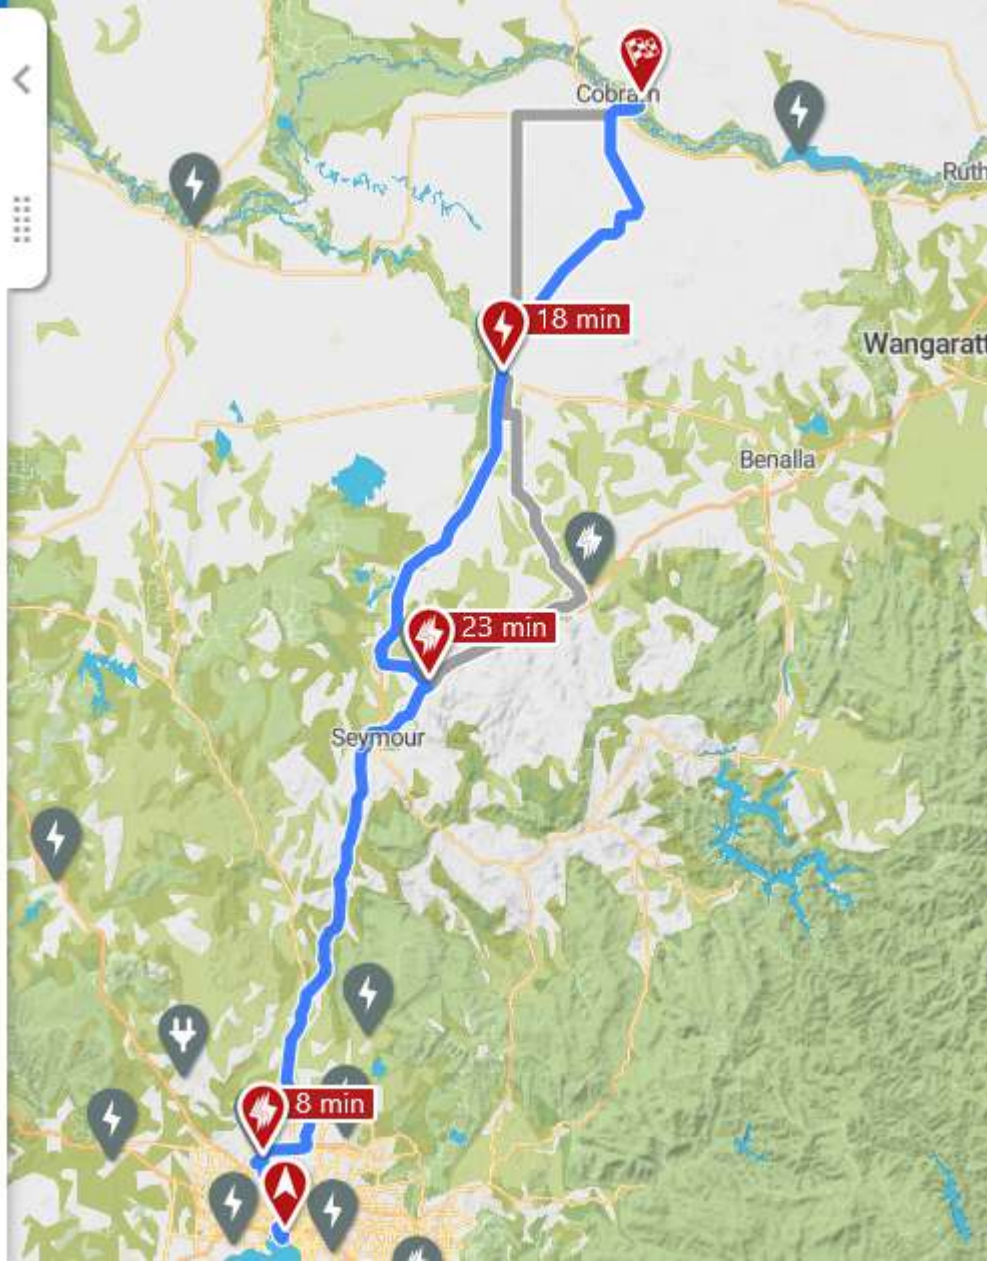

4 h 17 min (280 km)

🚗 3 h 29 min ⚡ 48 min - 3 charges

Spirit of Tasmania, Port Melbourne VIC

🕒 6:00 am

🔋 92%

26 min (21 km)

Chargefox Airport West [Chargefox]

> 🕒 6:25 am → 6:55 am (8 min)

🔋 80% → 94%

1 h 15 min (113 km)

Avenel - HM002 [Evie]

> 🕒 8:10 am → 8:40 am (23 min)

🔋 24% → 94%

58 min (74 km)

Shepparton [CTR]

> 🕒 9:38 am → 10:08 am (18 min)

🔋 53% → 94%

51 min (71 km)

85 Vermont St, Barooga NSW 3644, Aus

🕒 10:59 am

🔋 54%