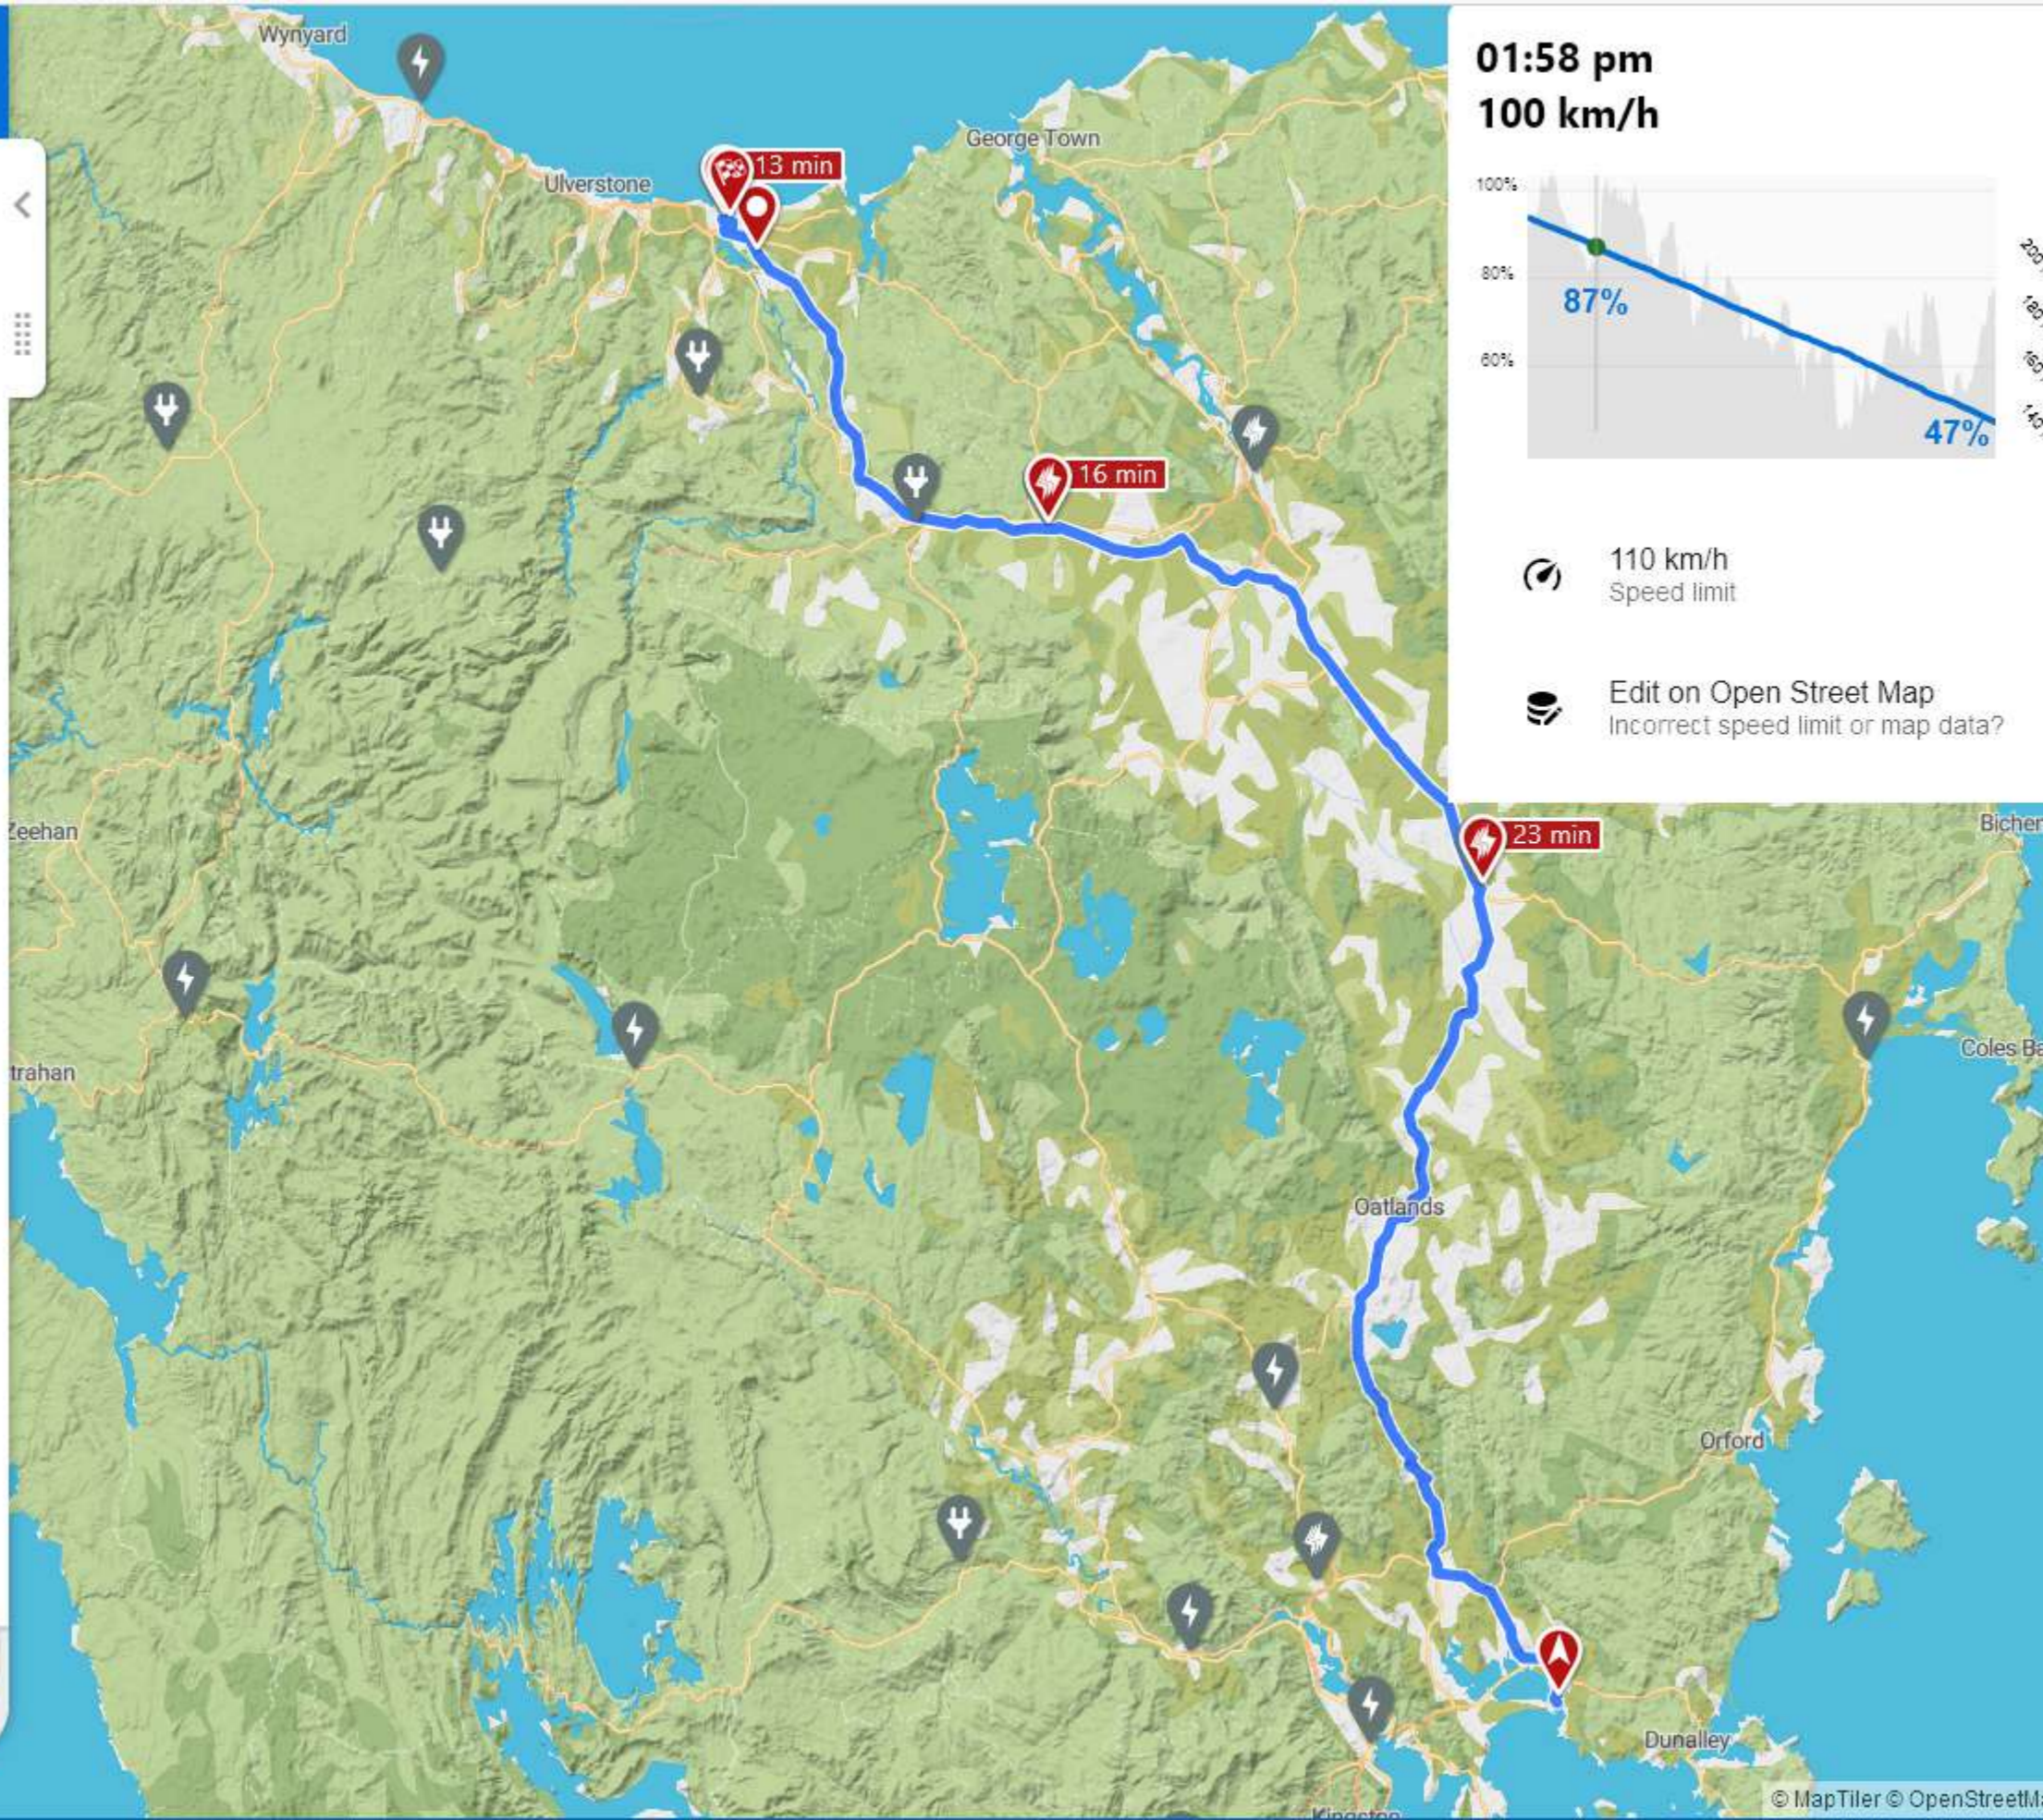

4 h 11 min* (278 km)

🚗 3 h 18 min ⚡ 53 min* - 3 charges

Home ✎ ✕

🕒 12:00 pm 🔋 100%

1 h 27 min (125 km)

Campbell Town - HH002 [Evie] ✎ ✕

➤ 🕒 1:27 pm → 1:50 pm (23 min) 🔋 23% → 94%

56 min (80 km)

Westbury - HH003 [Evie] ✎ ✕

➤ 🕒 2:46 pm → 3:06 pm (16 min) 🔋 47% → 94%

38 min (60 km)

Anvers Cafe, House Of Anvers, 9025 Bas ✎ ✕

🕒 3:44 pm → 4:14 pm (30 min) 🔋 60% → 73%

12 min (8 km)

Multi-storey Car Park ✎ ✕

➤ 🕒 4:26 pm → 4:56 pm (13 min) 🔋 69% → 94%

6 min (5 km)

Spirit of Tasmania, Esplanade, East Devc ✎ ✕

🕒 5:01 pm 🔋 92%

📍 Add waypoint

+🍴🛏️ Amenity

Restart

Share

Plans

01:58 pm

100 km/h