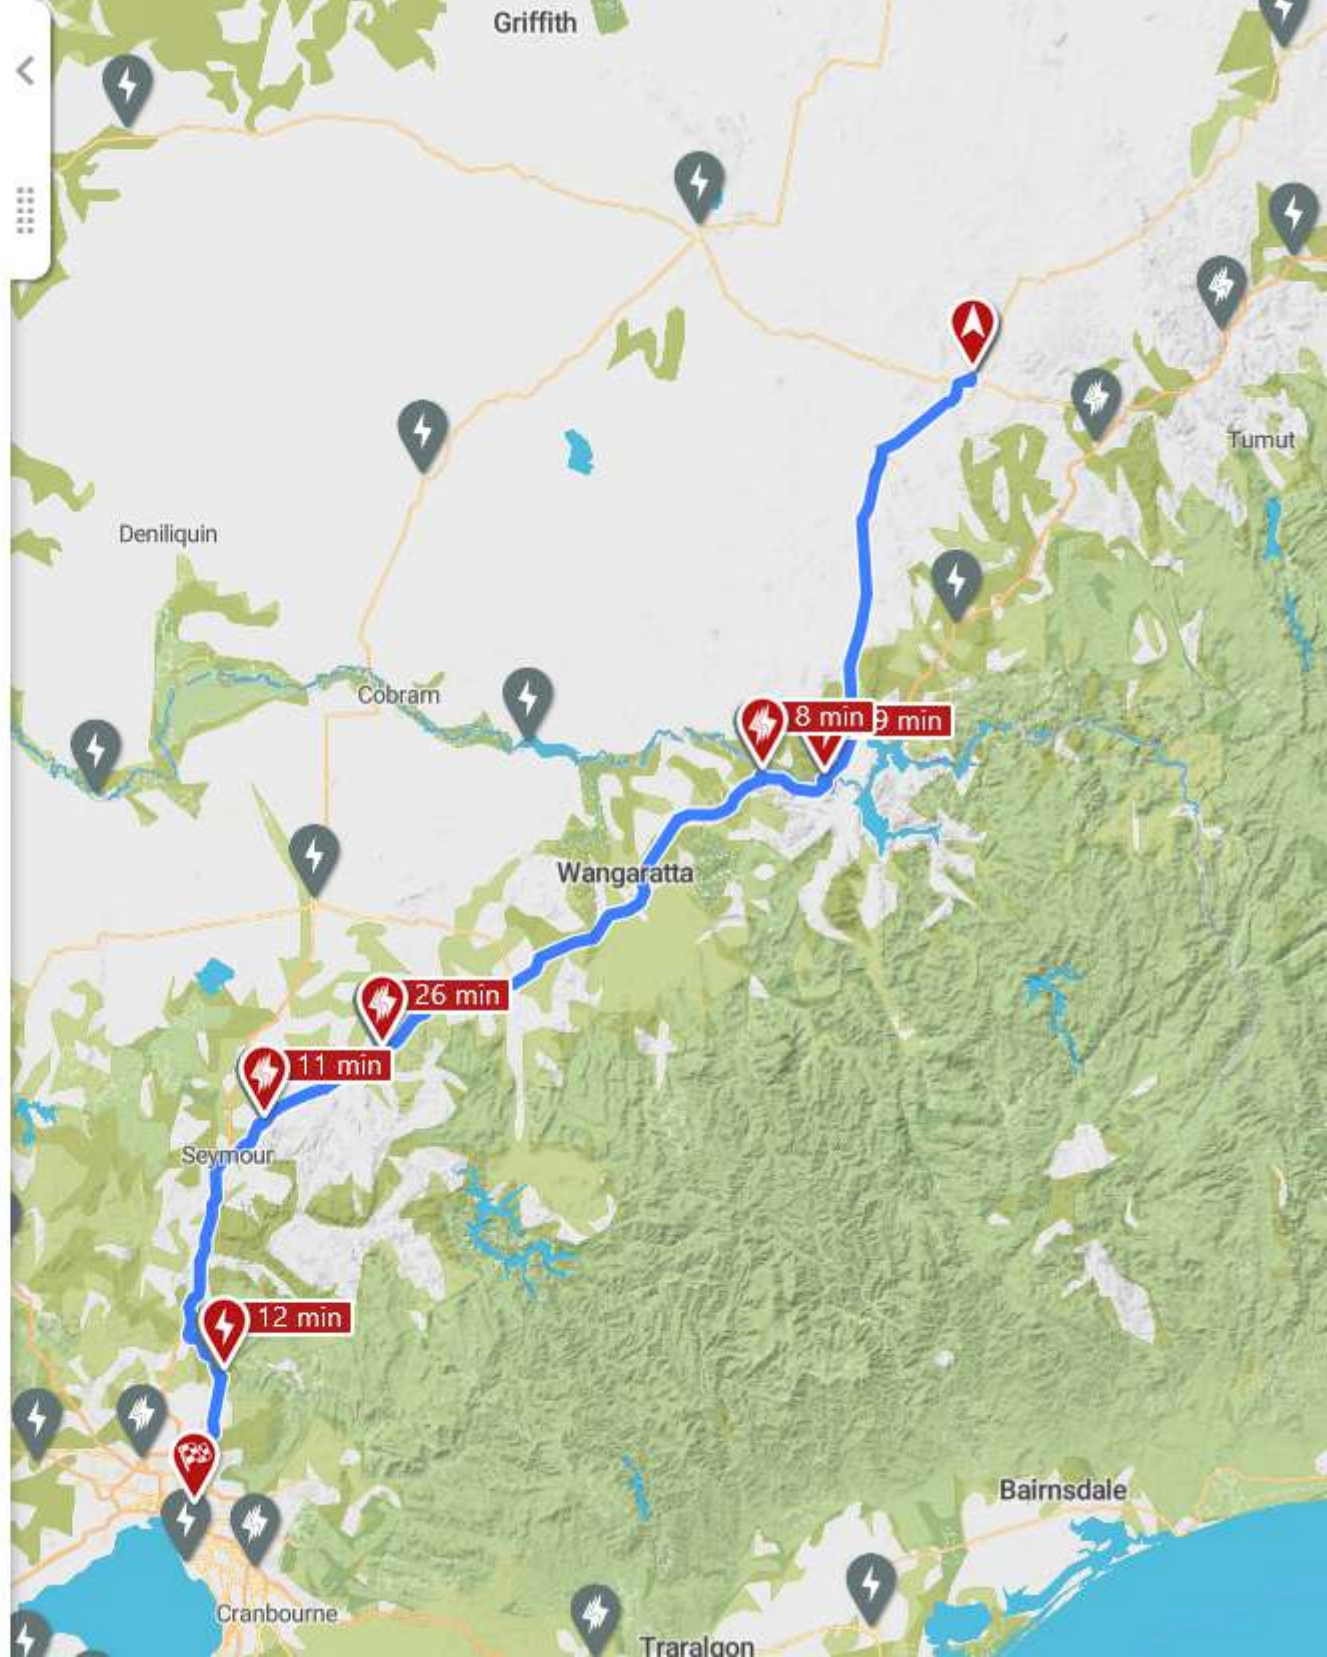

6 h 52 min (455 km)

🚗 5 h 26 min ⚡ 1 h 26 min - 5 charges

Wagga RSL Club Motel, 156 Kincaid St,  

🕒 7:30 am

🔋 94%

1 h 29 min (130 km)

Albury [NRMA]  

> 🕒 8:59 am → 9:39 am (29 min)

🔋 19% → 94%

22 min (23 km)

Chargefox - Barnawartha North [Chargefox]  

> 🕒 10:02 am → 10:32 am (8 min)

🔋 80% → 94%

1 h 30 min (140 km)

Chargefox - Euroa [Chargefox]  

> 🕒 12:03 pm → 12:33 pm (26 min)

🔋 10% → 94%

29 min (39 km)

Avenel - HM002 [Evie]  

> 🕒 1:02 pm → 1:32 pm (11 min)

🔋 71% → 94%

58 min (83 km)

CTR Whittlesea - CV018A [Evie]  

> 🕒 2:30 pm → 2:42 pm (12 min)

🔋 44% → 79%

36 min (40 km)

Wattle Holiday Rental, 69 Wattle Rd, Ha  

NRMA
Electric vehicle
fast charger

Thinking
Visit our Select
Showroom
lokeal.com.au

4168

RACV

Electric vehicle fast charger