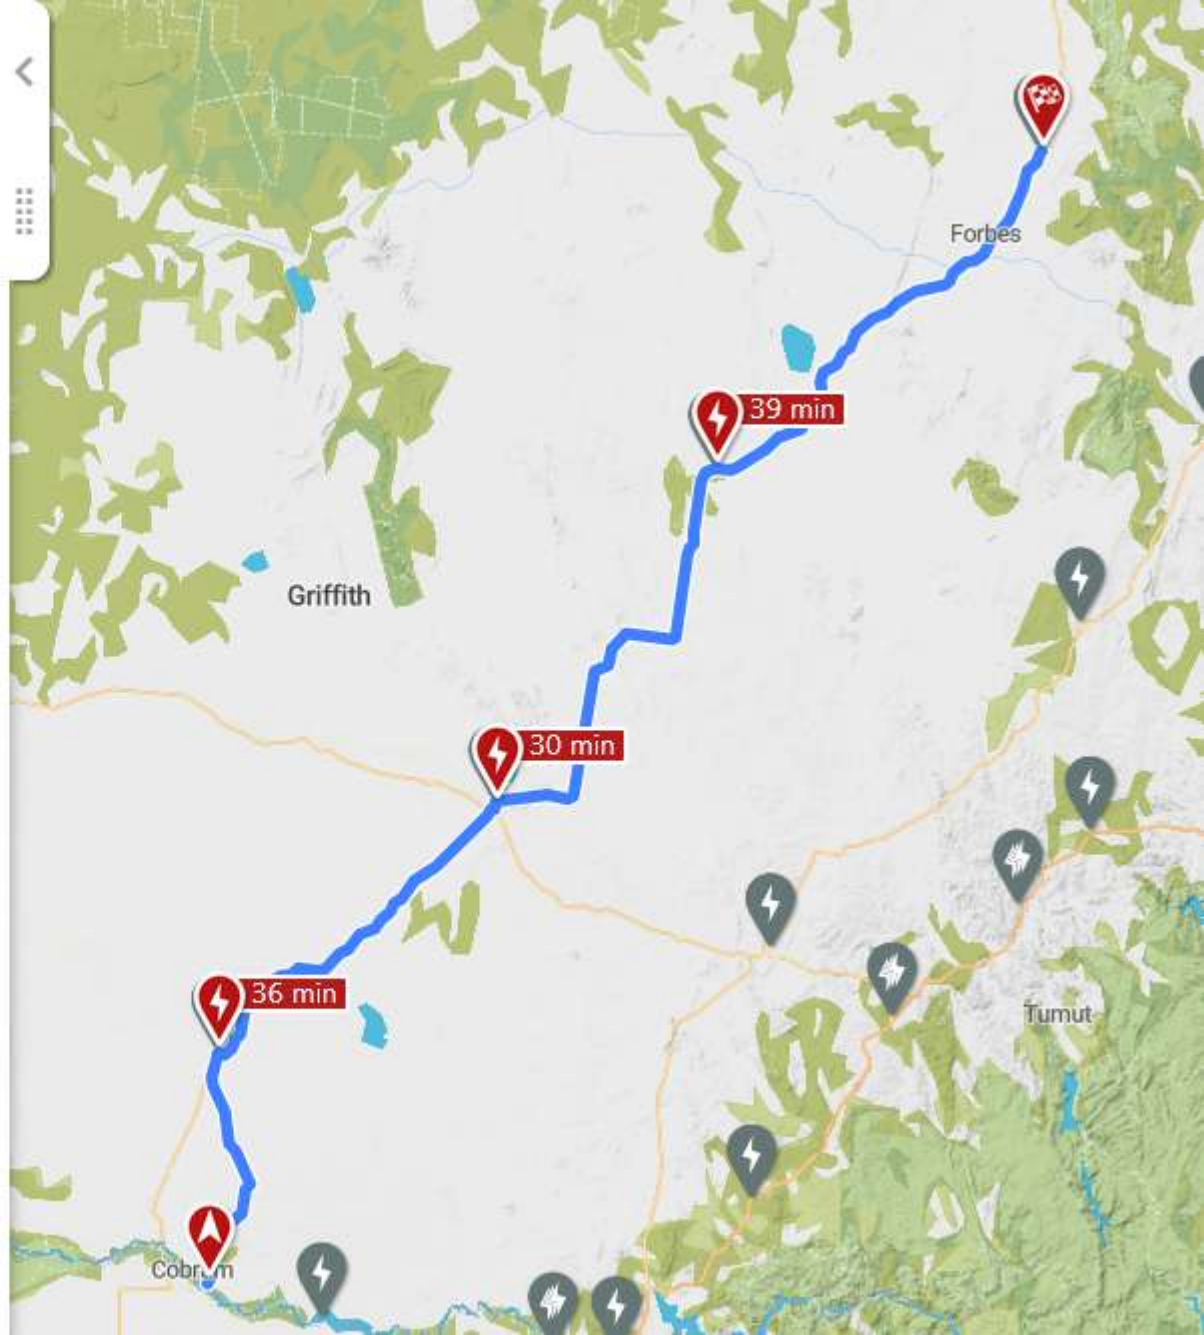

> 🕒 8:48 am → 9:24 am (36 min)

🔋 17% → 94%

1 h 13 min (109 km)

Marie Bashir Park [NRMA]  

> 🕒 10:38 am → 11:18 am (30 min)

🔋 30% → 94%

1 h 28 min (135 km)

West Wyalong [NRMA]  

> 🕒 12:46 pm → 1:26 pm (39 min)

🔋 12% → 94%

1 h 28 min (138 km)

Court Street Motel, 10 Court St, Parkes I  

🕒 2:55 pm

🔋 12%

📍+ Add waypoint

+🍴 Amenity

ELECTRIC VEHICLES EXCEPTED ONLY WHILE CHARGING
→

ELECTRIC VEHICLES EXCEPTED ONLY WHILE CHARGING
←

EARLE BASHIR PARK

STOP

MUSEUM

EXIT
ONLY

NRMA

Electric vehicle
fast charger

1 h 22 min (111 km)

📍 Cowra Regional Art Gallery [NRMA] ✎ ✕

➤ 🕒 9:17 am → 9:57 am (30 min)

🔋 30% → 94%

53 min (71 km)

📍 Young [NRMA] ✎ ✕

➤ 🕒 10:51 am → 11:26 am (18 min)

🔋 51% → 94%