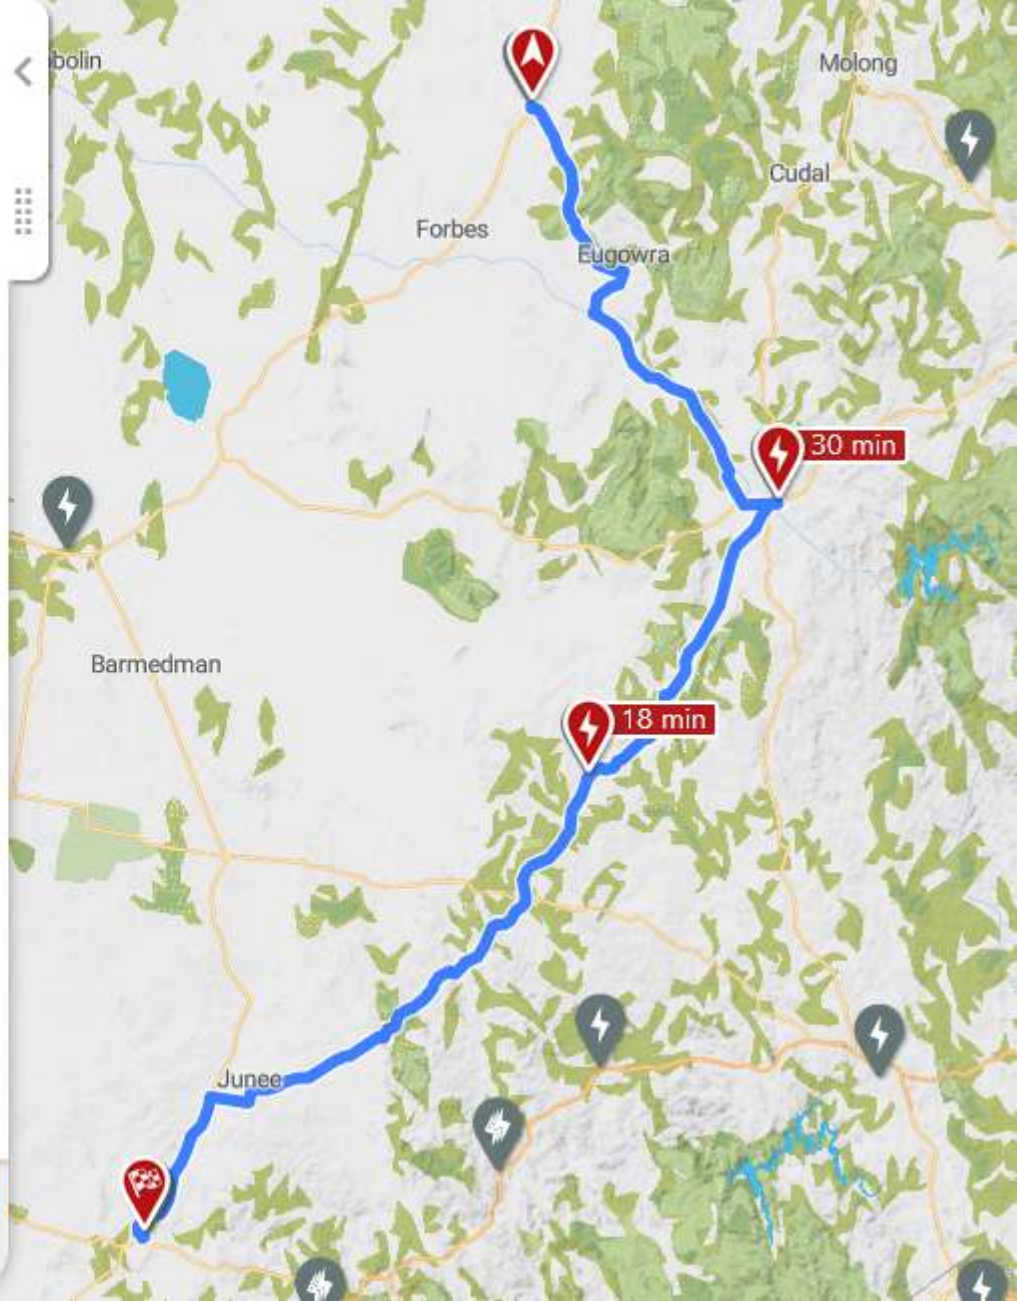

4 h 44 min (325 km)

🚗 3 h 56 min ⚡ 48 min - 2 charges

🏠 Court Street Motel, 10 Court St, Parkes I ✎ ✕

🕒 7:55 am

🔋 94%

1 h 22 min (111 km)

📍 Cowra Regional Art Gallery [NRMA] ✎ ✕

➤ 🕒 9:17 am → 9:57 am (30 min)

🔋 30% → 94%

53 min (71 km)

📍 Young [NRMA] ✎ ✕

➤ 🕒 10:51 am → 11:26 am (18 min)

🔋 51% → 94%

1 h 40 min (144 km)

🏠 Wagga RSL Club Motel, 156 Kincaid St, ' ✎ ✕

🕒 1:06 pm

🔋 14%

📍+ Add waypoint

+ 🍴 Amenity

Restart

Share

Plans