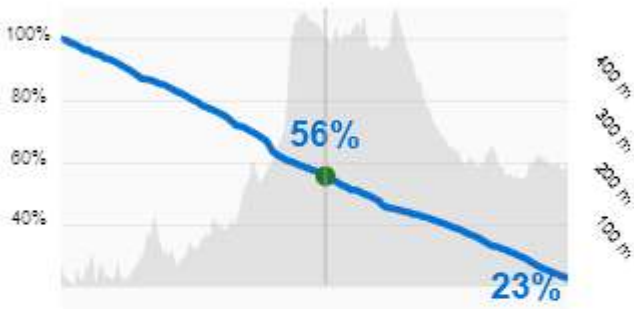

> 🕒 2:46 pm → 3:06 pm (16 min)

🔋 47% → 94%

12:45 pm
60 km/h

110 km/h
Speed limit

Edit on Open Street Map
Incorrect speed limit or map data?

GO ELECTRIC. GO ANYWHERE

GO ELECTRIC. GO ANYWHERE

P
ELECTRIC VEHICLES EXCEPTED ONLY WHILE CHARGING